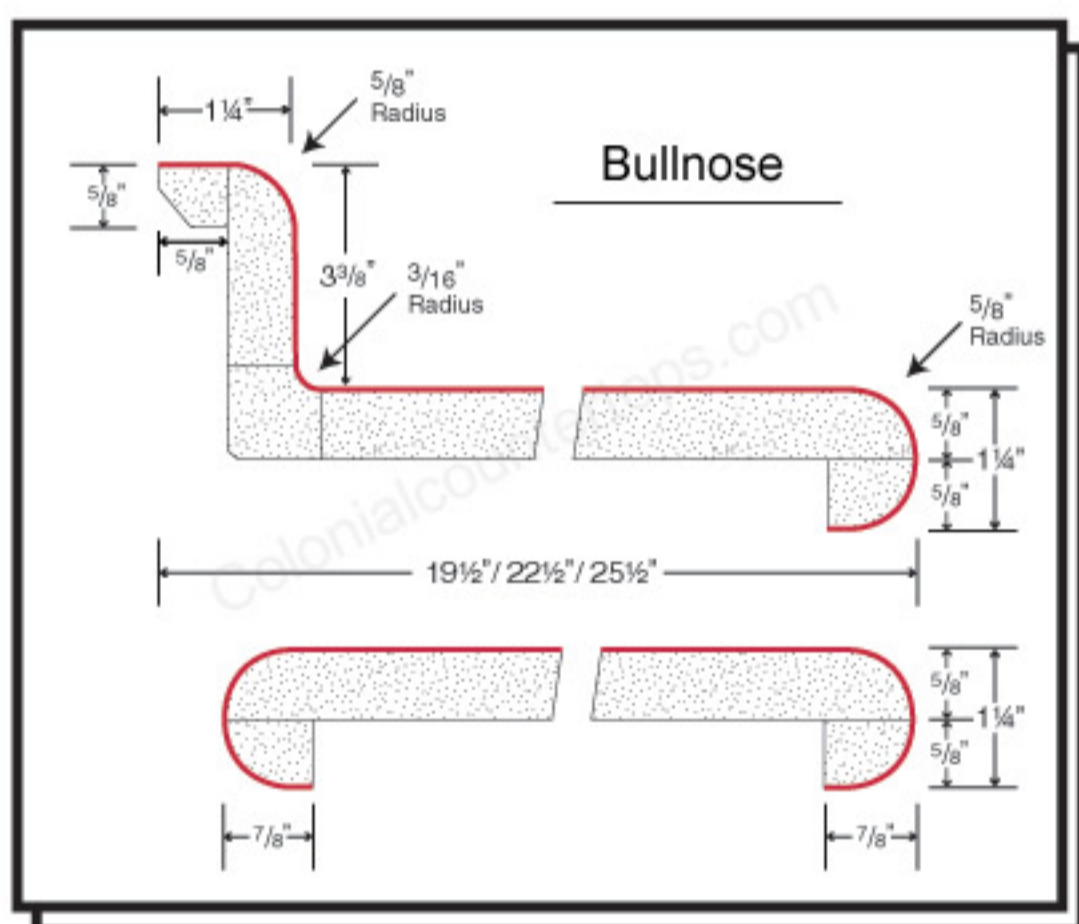

Colonial Countertops PostForm Laminate Collection

Colonialcountertops.com

Colonialcountertops.com

Countertop & Island / Bar / Peninsula Specifications

Countertops: Supply Only or Supplied & Installed)

Sizes: $22 1/2"$, or $25 1/2"$ / with or without a Backsplash

Island / Bar / Peninsulas: (Supply Only or Supplied & Installed)

Standard sizes: 27"

Non - Standard sizes: 9" - 51"

Corner / End Treatments

End Cap
Side Splash
Angle Corner
Radius Corner
Arc End or Full Radius End
Cover over toilet - "Porkchop"