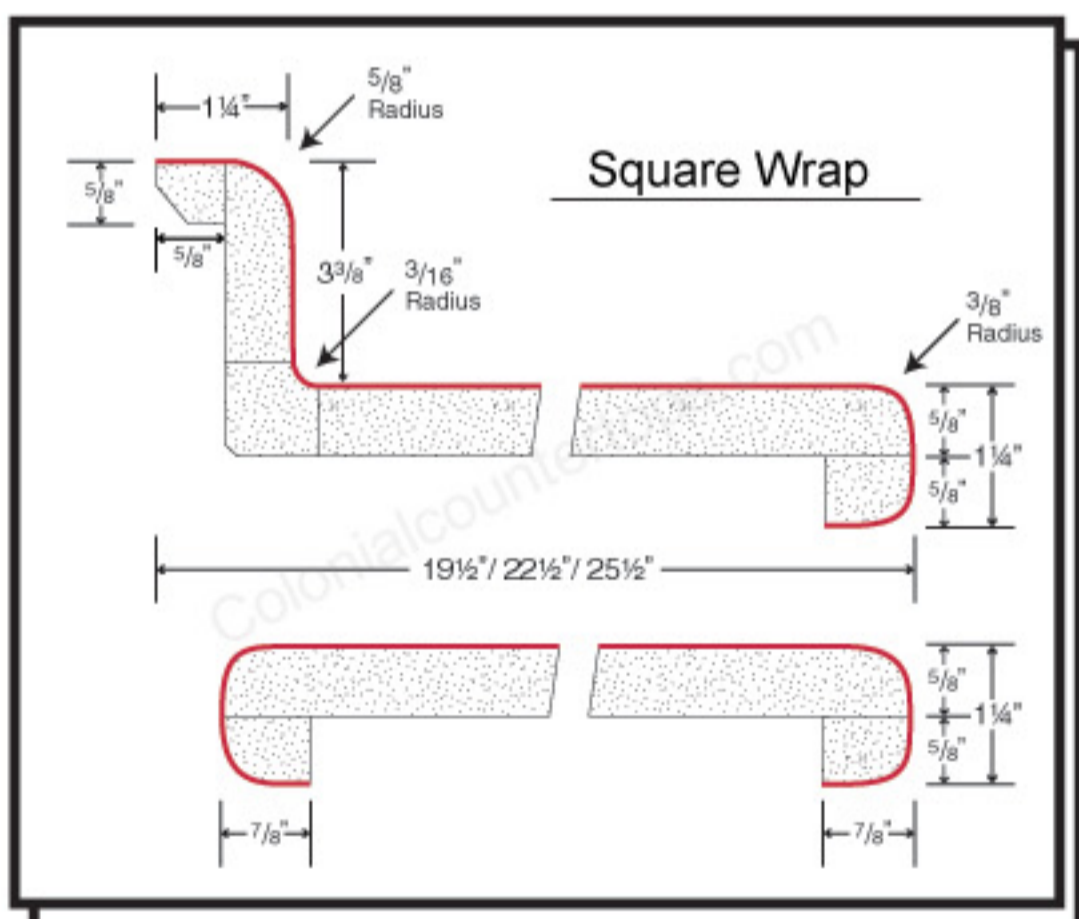

Colonial Countertops PostForm Laminate Collection

Colonialcountertops.com

Colonialcountertops.com

Countertop & Island / Bar / Peninsula Specifications

Countertops: Supply Only or Supplied & Installed)

Sizes: $22 1/2"$, or $25 1/2"$ / with or without a Backsplash

Island / Bar / Peninsulas: (Supply Only or Supplied & Installed)

Standard sizes: 27"

Non - Standard sizes: 9" - 51"

Corner / End Treatments

End Cap
Side Splash
Angle Corner
Radius Corner
Arc End or Full Radius End
Cover over toilet - "Porkchop"