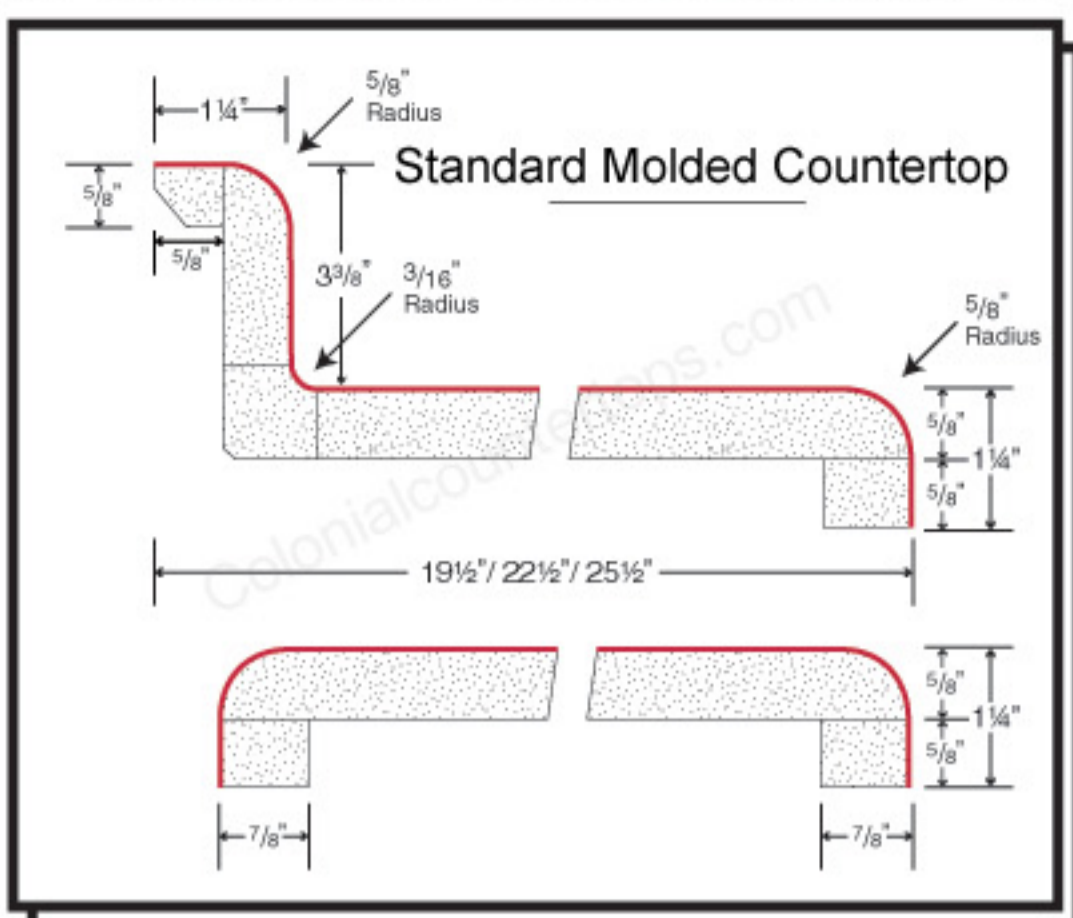

Colonial Countertops PostForm Laminate Collection

Colonialcountertops.com

Colonialcountertops.com

Countertop & Island / Bar / Peninsula Specifications

Countertops: Supply Only or Supplied & Installed)

Sizes: $22 1/2"$, or $25 1/2"$ / with or without a Backsplash

Island / Bar / Peninsulas: (Supply Only or Supplied & Installed)

Standard sizes: 27"

Non - Standard sizes: 9" - 51"

Corner / End Treatments

End Cap
Side Splash
Angle Corner
Radius Corner
Arc End or Full Radius End
Cover over toilet - "Porkchop"